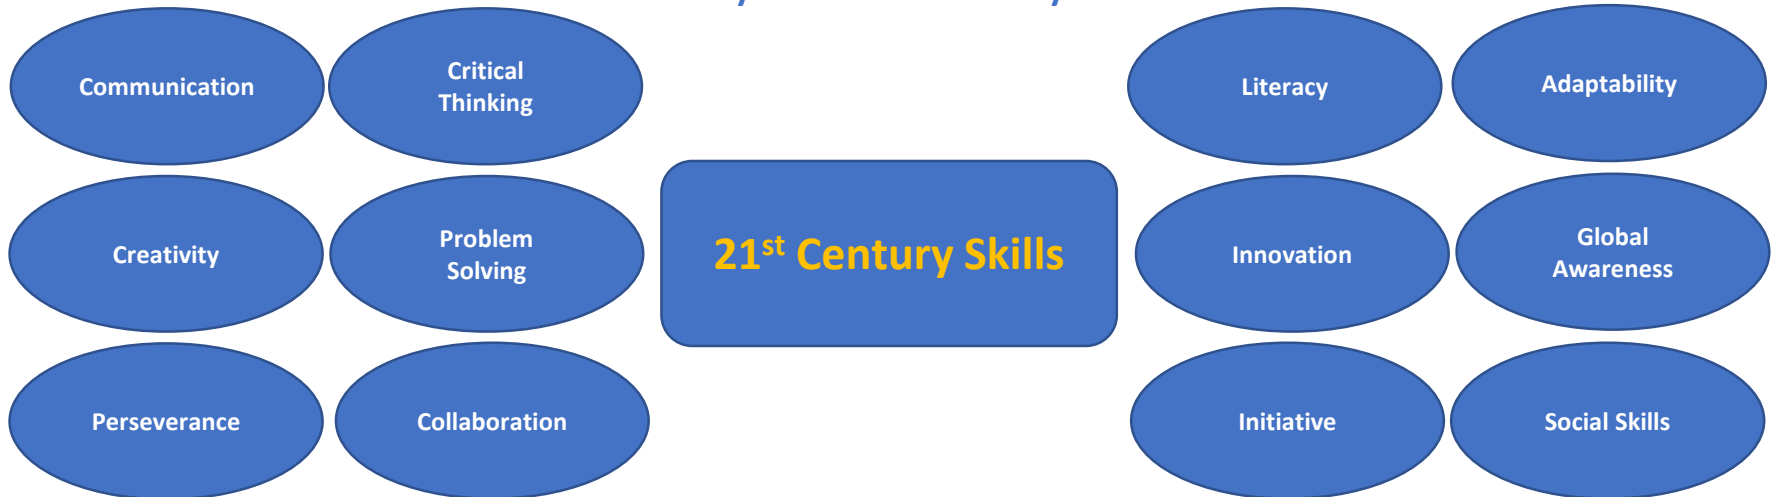

Prepare For Your Future In Any Career

What is a Fine Arts Pathway?

A Fine Arts Pathway is the successful completion of three courses, at least one being a level two or higher, in any one of the three areas offered in Forsyth County Schools: Music, Theatre, or Visual Art.

Students who complete a Fine Arts Pathway may qualify for the [Georgia Department of Education Fine Arts Diploma Seal](#), recognizing to employers and higher education institutions that a student is prepared to participate in a creative economy.

Why a Fine Arts Pathway?

[Georgia's Creative Economy](#): The creative industries in Georgia represent a combined $37 billion in revenue, including 200,000 employed and $12.1 billion in earnings for over $62.5 billion in total economic impact.