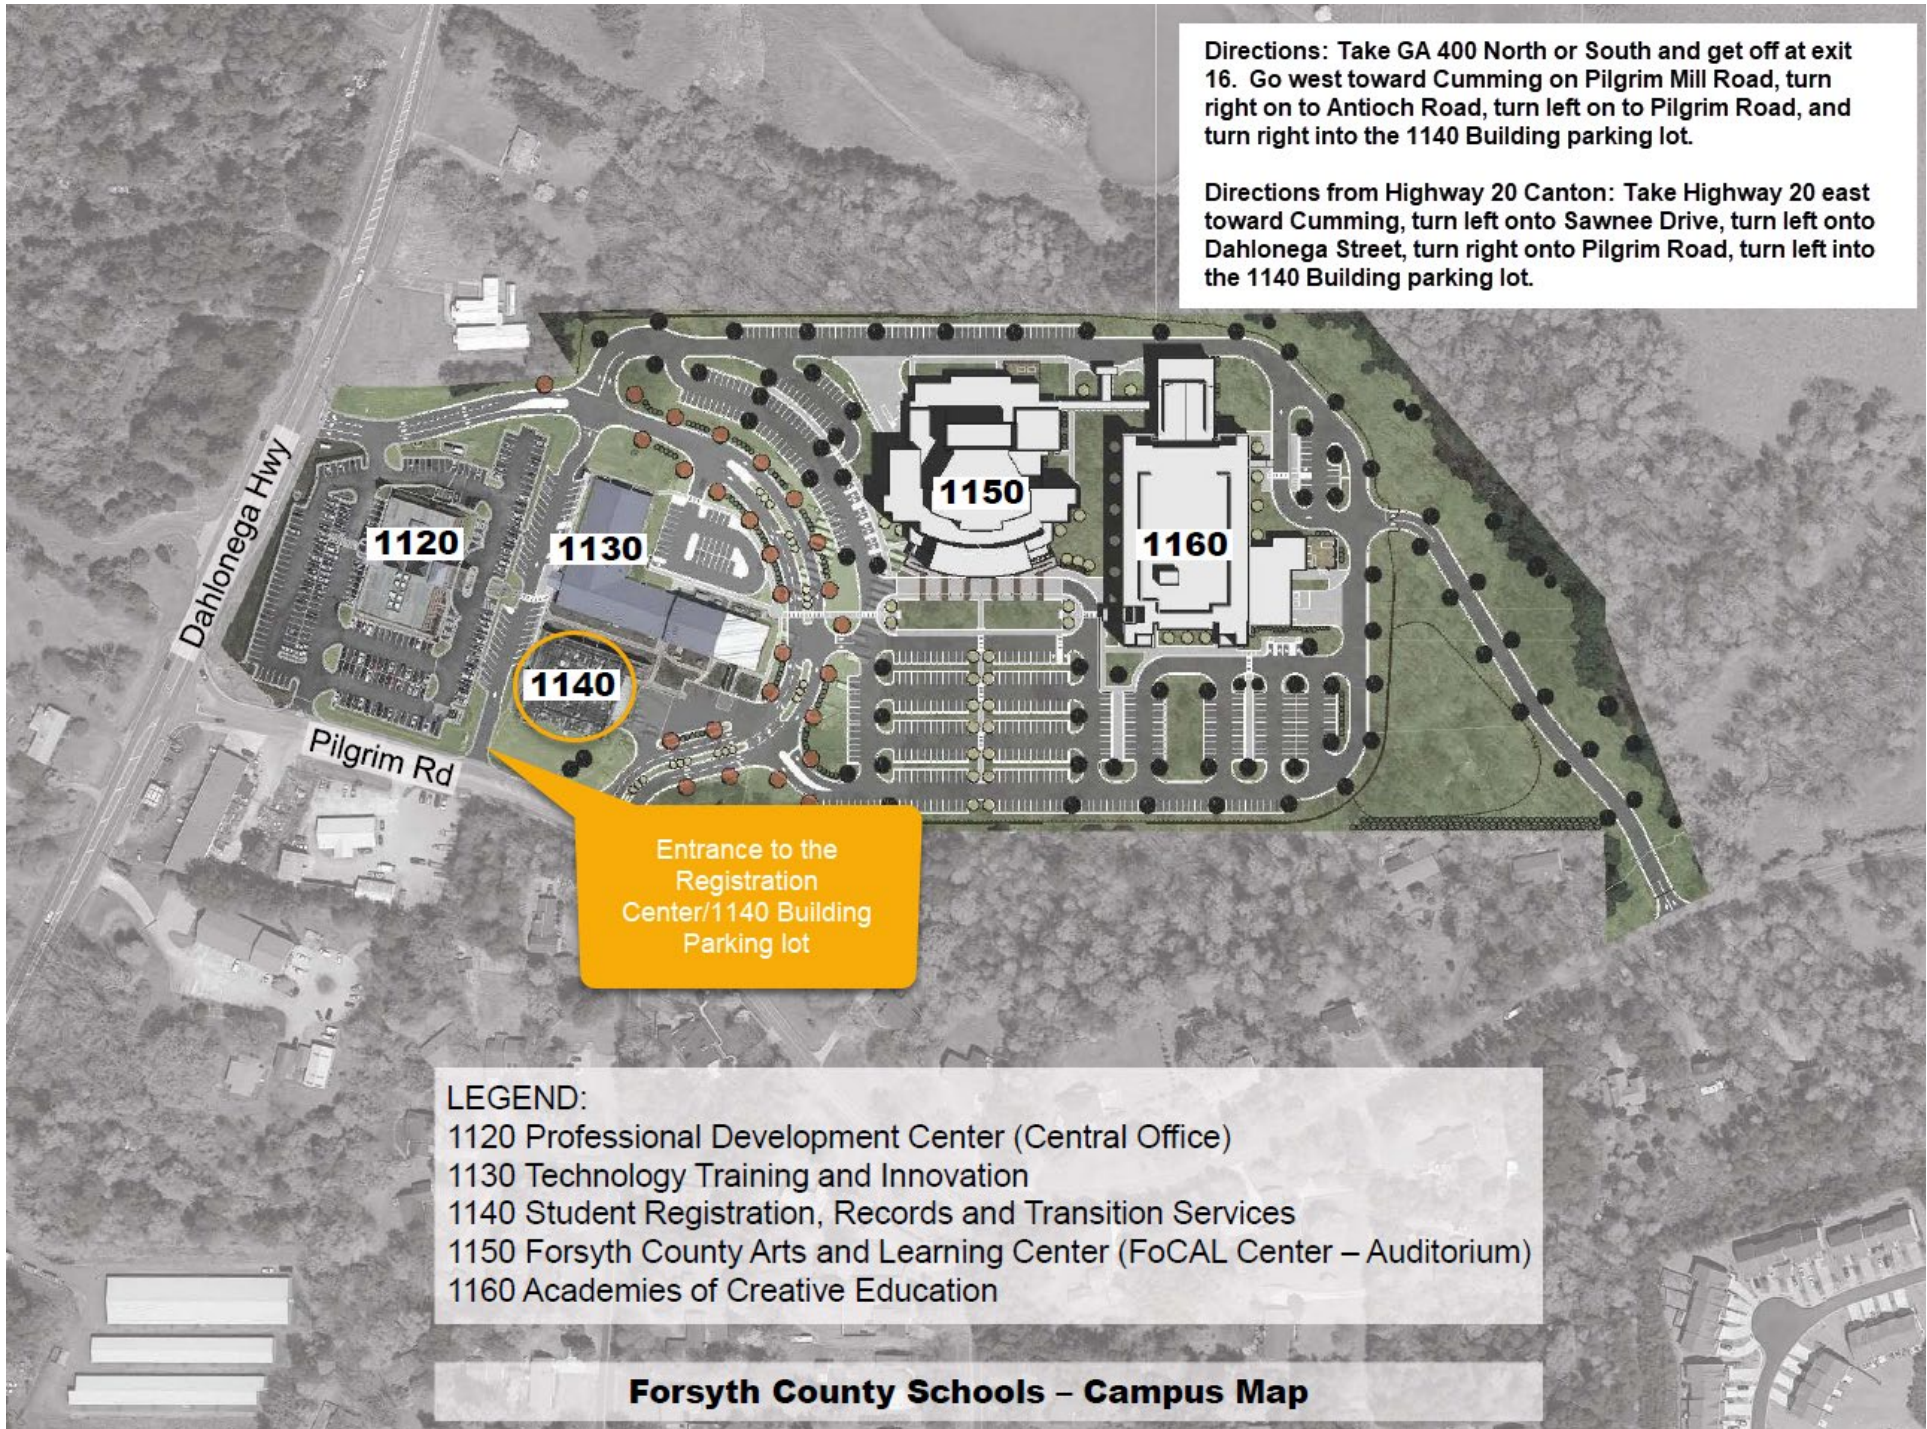

Directions: Take GA 400 North or South and get off at exit 16. Go west toward Cumming on Pilgrim Mill Road, turn right on to Antioch Road, turn left on to Pilgrim Road, and turn right into the 1140 Building parking lot.

Directions from Highway 20 Canton: Take Highway 20 east toward Cumming, turn left onto Sawnee Drive, turn left onto Dahlonaga Street, turn right onto Pilgrim Road, turn left into the 1140 Building parking lot.

LEGEND:
1120 Professional Development Center (Central Office)
1130 Technology Training and Innovation
1140 Student Registration, Records and Transition Services
1150 Forsyth County Arts and Learning Center (FoCAL Center – Auditorium)
1160 Academies of Creative Education

Forsyth County Schools – Campus Map